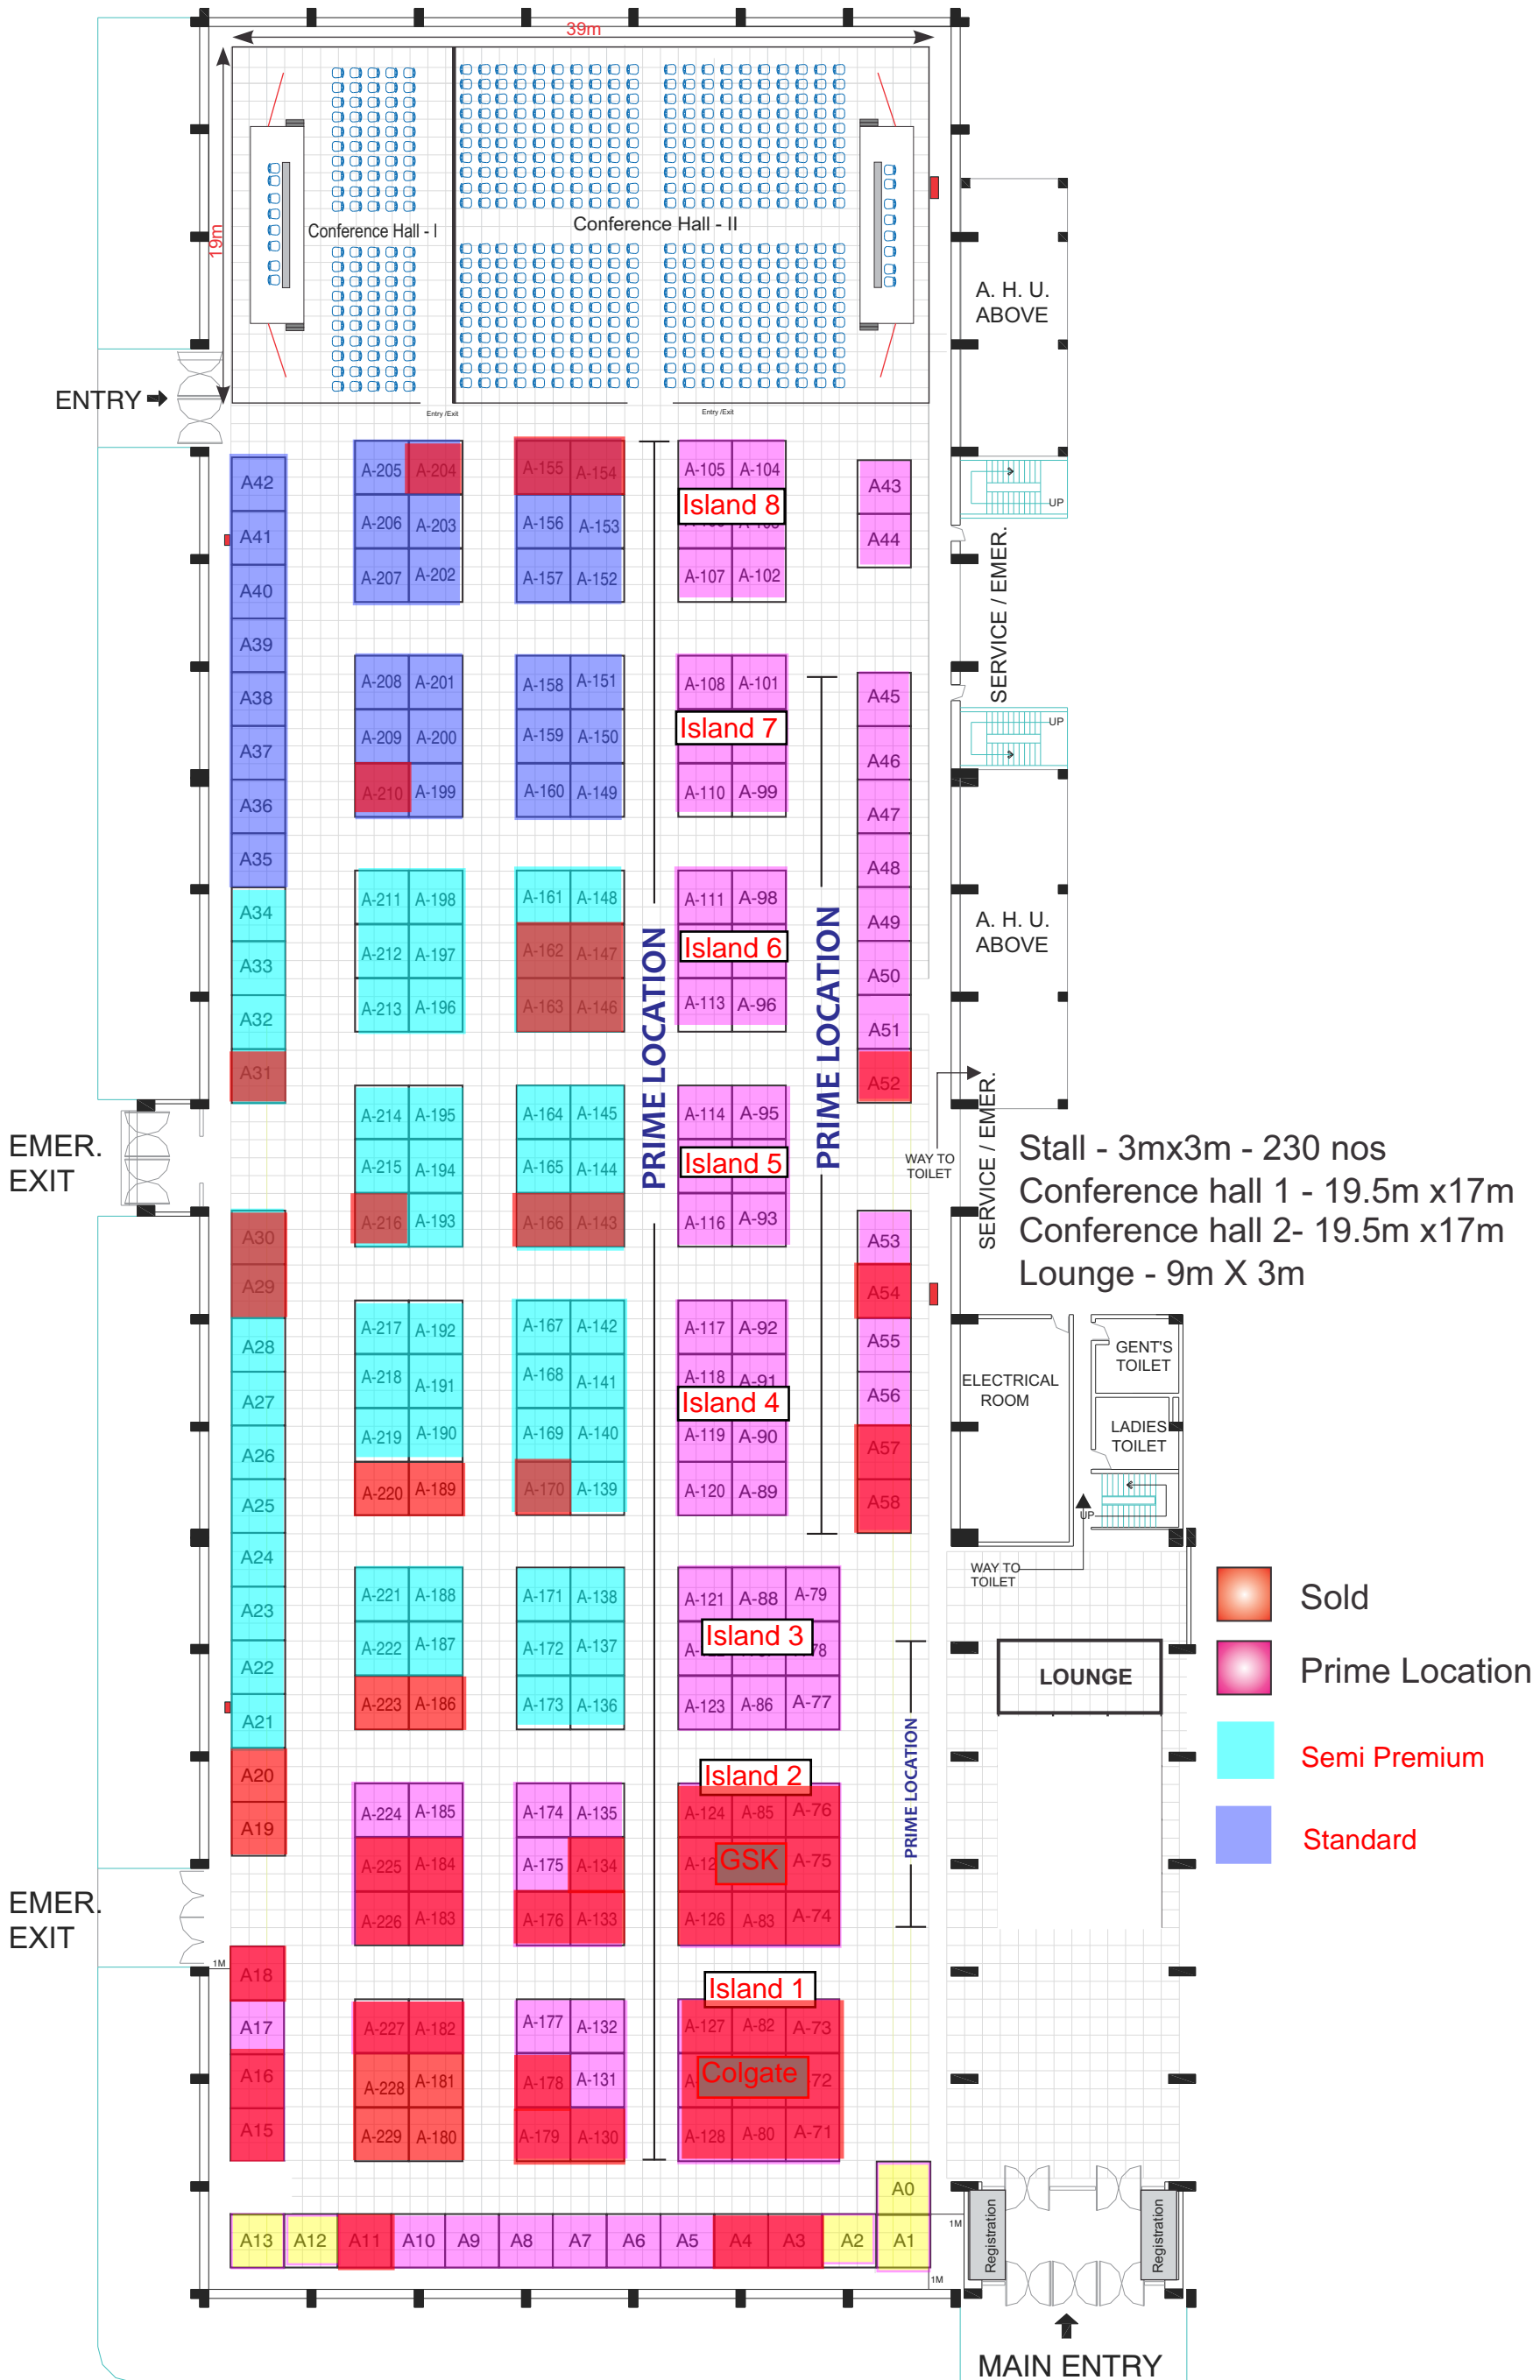

Layout Plan as on September 15-16, 2018

Hall 11, Pragati Maidan, New Delhi

HALL 11